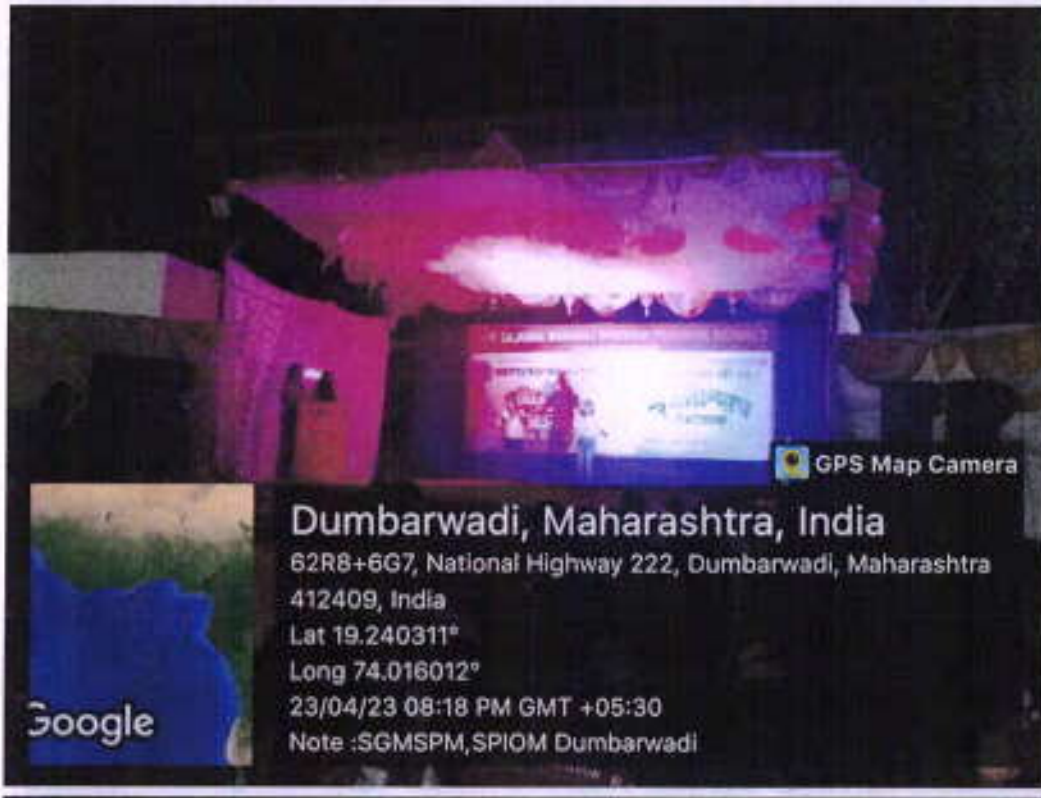

ICT used by students at various events

(Signature)
Principal

[Signature]
Principal
Vilas Tambe Women's College of Education (B.Ed.)
Dumberwadi(Otur) Tal. Junnar, Dist. Pune.

Dumbarwadi, Maharashtra, India

62R8+6G7, National Highway 222, Dumbarwadi, Maharashtra
 412409, India
 Lat 19.240311°
 Long 74.016012°
 23/04/23 08:18 PM GMT +05:30
 Note :SGMSPM,SPIOM Dumbarwadi

Dumbarwadi, Maharashtra, India

62R8+6G7, National Highway 222, Dumbarwadi, Maharashtra 412409, India
 Lat 19.240073°
 Long 74.016125°
 07/10/23 11:24 AM GMT +05:30